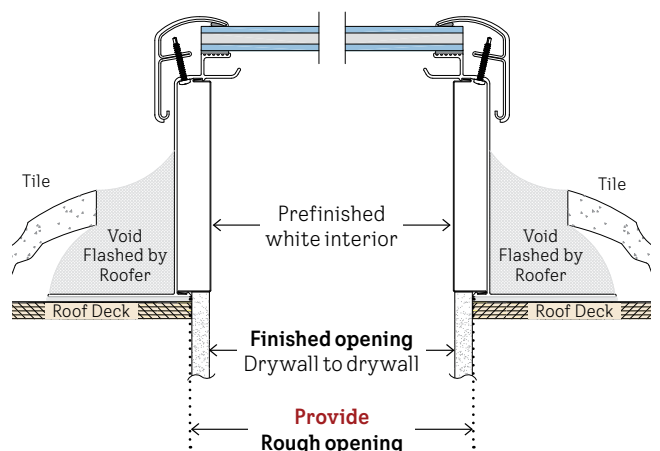

### Product Details

- Designed to accommodate tile roof applications
- Features an increased 6 1/4" pan height, ideal for installing on tile roofs
- Increased flange size of 3 1/2" creates a more robust watertight roof connection
- Prefinished white interior
- Maintenance-free exterior frame
- 20-year warranty on glass seal failure, 10 years on product
- 10-year hail warranty with laminated safety glass

### Options

- Tempered LoE<sup>3</sup>-340 Sun Protection Glass (base model)
- Laminated LoE<sup>3</sup>-340 Sun Protection Hurricane Glass <sup>1</sup>

### Custom Sizes Available

VELUX requires exact rough opening (RO) dimensions for width and height.

- Min RO: 14 1/2" x 14 1/2"
- Max RO: 46 1/2" x 72 1/2"