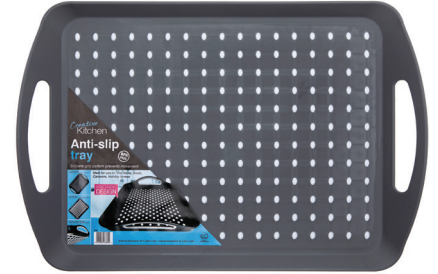

3340 UNIT BARCODE 5015826033403

Salad Spinner | PP Plastic

UNIT DIMENSIONS	mm	INNER CARTON	6
LENGTH	22.5	MASTER CARTON	12
WIDTH	22.5	MADE IN CHINA	
HEIGHT	11.5		
G.W (kg)	0.340		

Creative Kitchen

COMMODITY CODE
3924100090