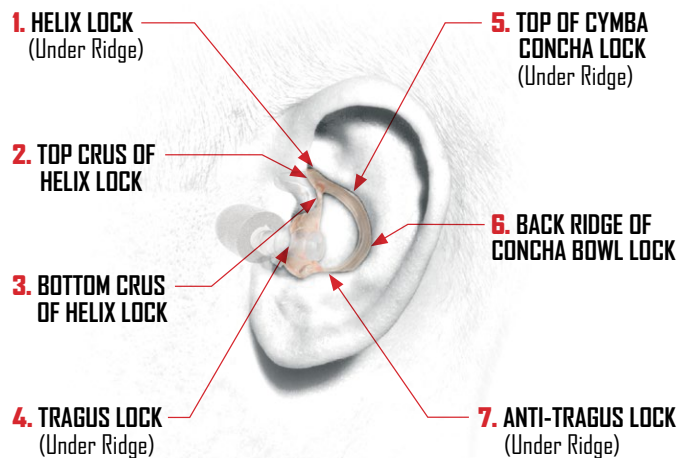

HEARING PROTECTION

SECURE FIT. SUPERIOR SEAL. SERIOUS PROTECTION.

SureFire Sonic Defenders® represent the pinnacle of non-electronic hearing protection. They deliver exceptional noise reduction—safeguarding your hearing in both constant-noise and impulse-noise environments above 85 dB. You can choose between two styles: full-block for maximum protection on the range or filtered to eliminate harmful noise while allowing you to hear tactical communication and ambient sounds. Our patented EarLock® retention ring comfortably locks the earplug in place for a secure fit and optimal seal within the ear canal for maximum protection. Designed for all-day wear, Sonic Defenders offer exceptional comfort, are reusable, and built for long-term durability. Whether you're at the shooting range, on a tactical mission, or working in a high-noise industrial setting, Sonic Defenders deliver unmatched performance and reliability.

HOW TO CHOOSE YOUR EARPRO

EARPRO FACTS

- + Sonic Defenders provide a cool, all-day comfort fit. They are minimally obtrusive and do not affect cheek weld on the stock when firing a rifle like earmuff-style hearing protection does.
- + Sonic Defenders are available in Black, Orange or Clear. Every set comes in a convenient carrying case and includes a retention lanyard.
- + Sonic Defenders filters reduce harmful sound while allowing users to hear conversations. Users can easily open or close the caps; the closed position provides greater NRR/impulse noise attenuation.
- + SureFire full-block Sonic Defenders provide maximum NRR/impulse noise attenuation and are intended for users who don't need to hear conversational tones.

- + SureFire's EarLock retention rings lock the earplug/piece in place with seven "grab points," ensuring a proper fit and protective seal inside the ear canal. You can choose between SureFire's ergonomically correct curved flanges or replaceable Comply® Canal foam tips.