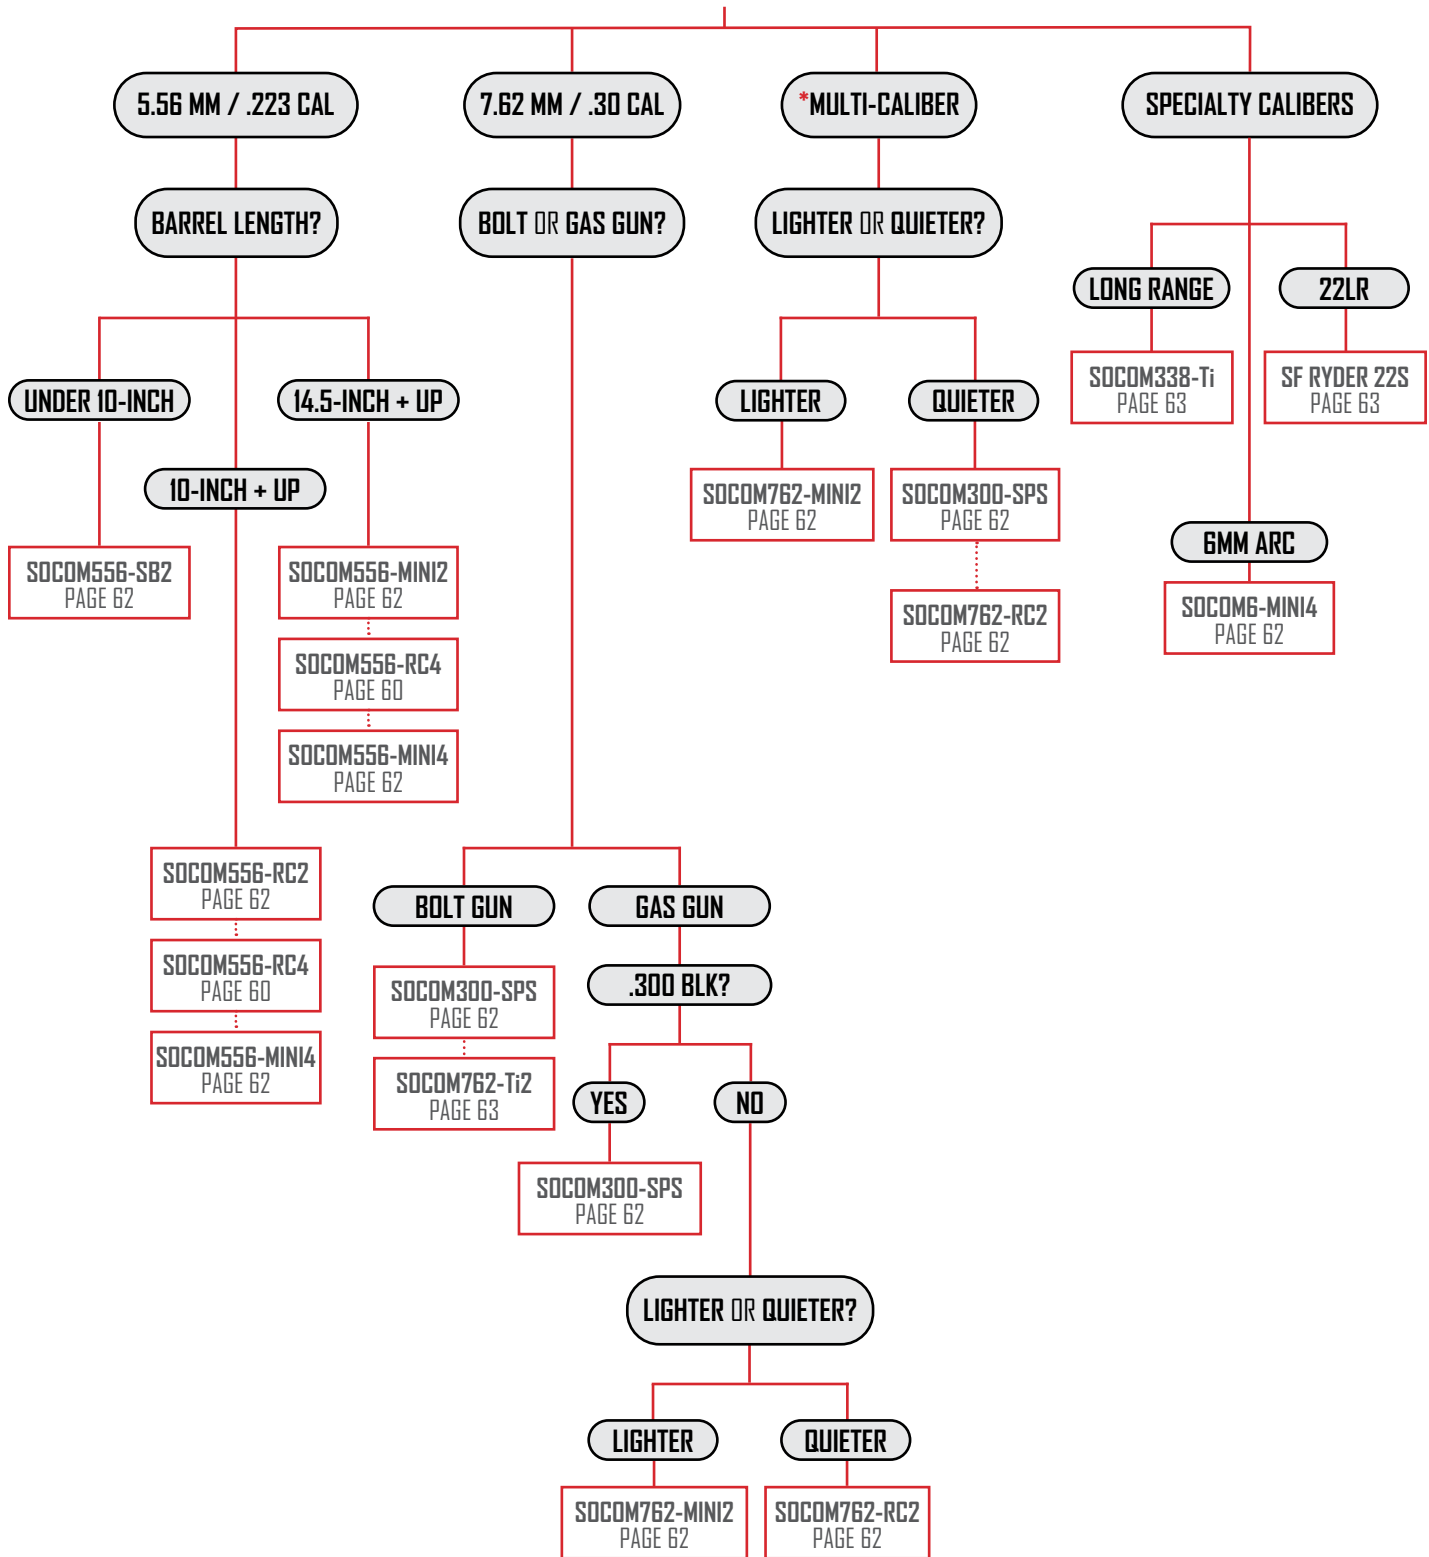

HOW TO CHOOSE YOUR SUPPRESSOR

THE SUREFIRE DIFFERENCE

We require more from our suppressors than merely suppressing the sound of the gunshot. SureFire suppressors maintain strict standards for accuracy even with repeated attachment and removal of the suppressor. Our painstaking design results in significant flash reduction, which helps keep the shooter's position virtually undetectable. Cutting-edge materials, redundant welding, and advanced engineering ensure that a SureFire suppressor withstands the punishment of extreme combat with a service life that exceeds tens of thousands of rounds.