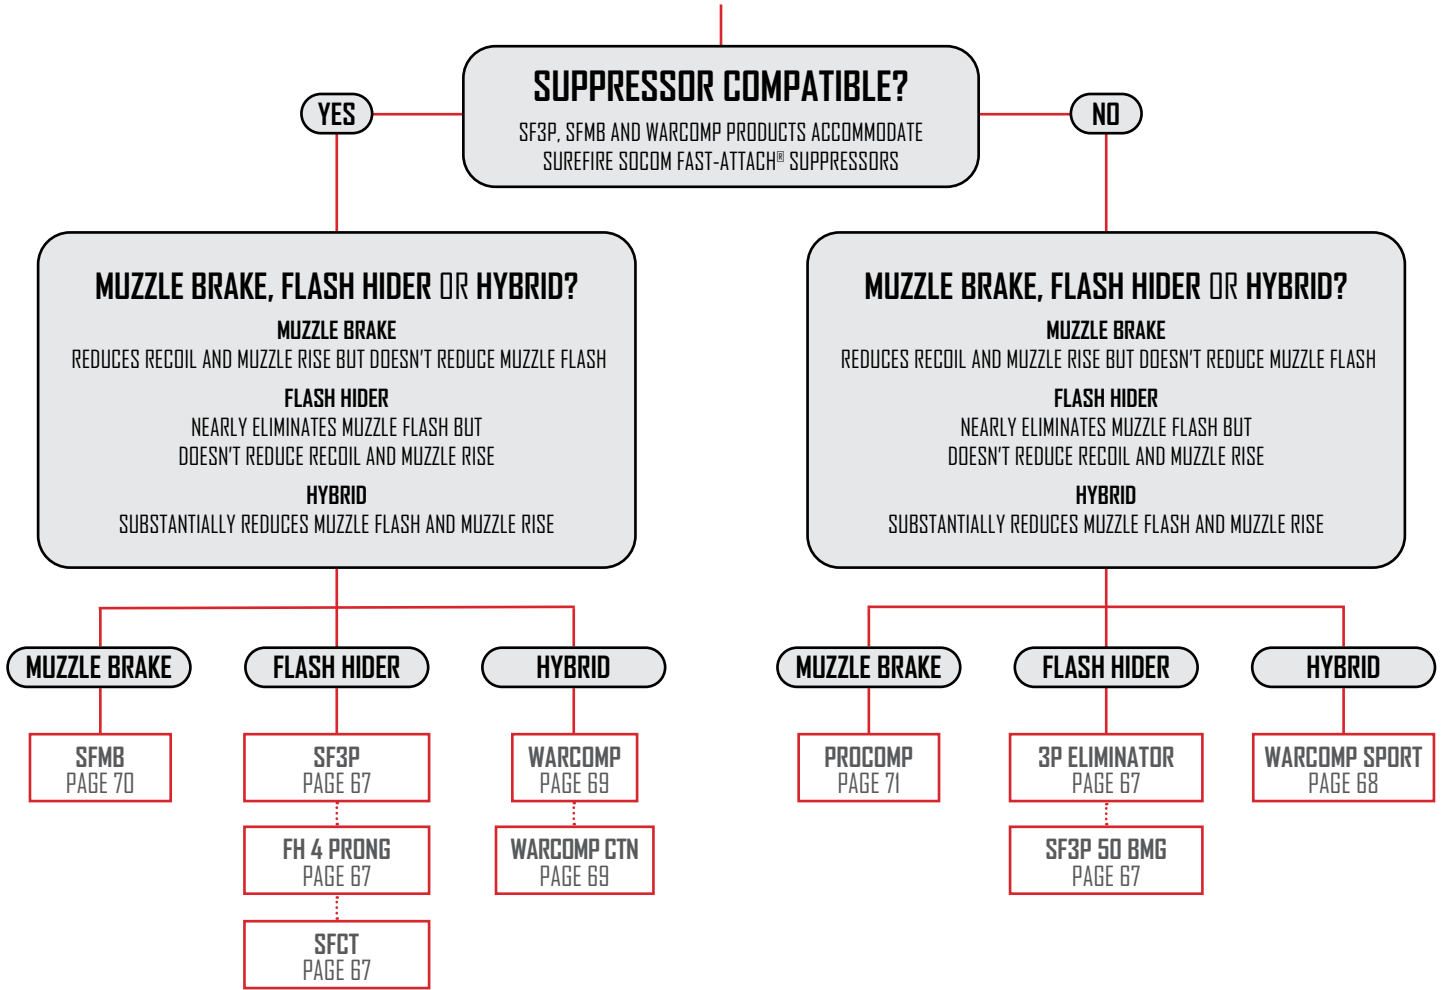

HOW TO CHOOSE YOUR MUZZLE DEVICE

MUZZLE DEVICE FACTS

- + Designed to meet the needs of our warfighters and law enforcement officers as well as law-abiding citizens, SureFire SF3P flash hidere eliminate 99% of muzzle flash from the very first round fired, helping to ensure that the shooter's position will not be compromised by excess flash when the weapon is fired. They interface seamlessly with SureFire SOCOM suppressors.
- + The SureFire WARCOMP is the world's most shootable flash hider, eliminating 98% of muzzle flash and reducing muzzle rise to help the shooter stay on target and achieve faster follow-up shots.
- + Every SureFire SF3P flash hider or SFMB muzzle brake is precision-machined from U.S. mill-certified stainless-steel bar stock, heat-treated, and DLC-coated for extreme durability and corrosion resistance.
- + Every SureFire SFMB muzzle brake utilizes SureFire's Impulse Diffusion design to help protect others who may be positioned to the left or the right of the weapon. The design incorporates venting that also mitigates blast and rear concussion directed toward the shooter, allowing for easier target tracking and faster shot-to-shot recovery.

THE SUREFIRE DIFFERENCE

SureFire SOCOM muzzle devices pioneered the use of multiple precision-machined bearing surfaces, spread as far apart as possible, to ensure optimum suppressor alignment for unmatched accuracy and repeatability with every shot fired. A muzzle device with a single bearing surface is not ideal because any play in the surface can cause the suppressor to tip out of alignment. Our superior design simply won't allow that to happen.