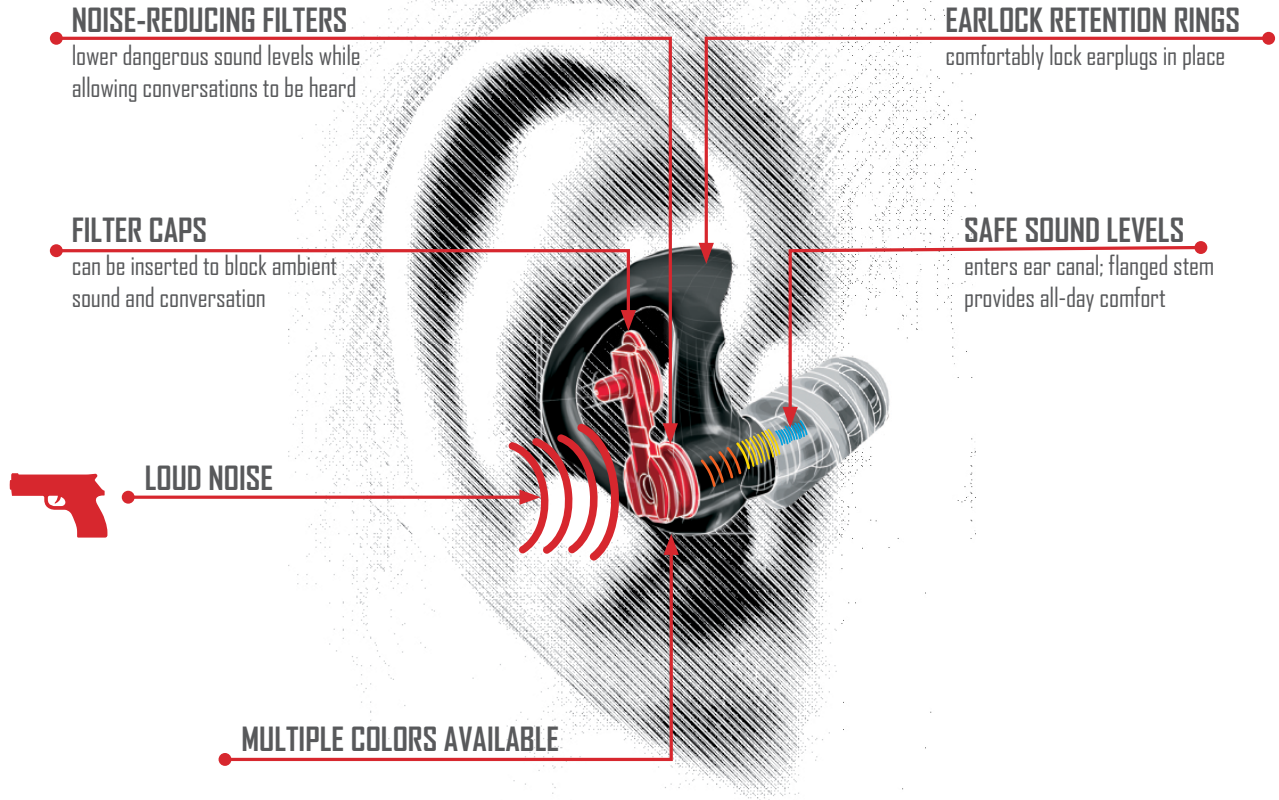

FILTERED EARPRO® TECHNOLOGY

EP4

PART #	UPC	DESCRIPTION
EP4-BK-MPR	084871315197	TRIPLE-FLANGED, FILTERED EARPLUGS, MEDIUM, 1 PAIR, BLACK NSN 6515-01-661-2344
EP4-BK-MPR-BULK	084871314978	TRIPLE-FLANGED, FILTERED EARPLUGS, MEDIUM, 25 PAIR, BLACK NSN 6515-01-606-4552

AVAILABLE COLORS