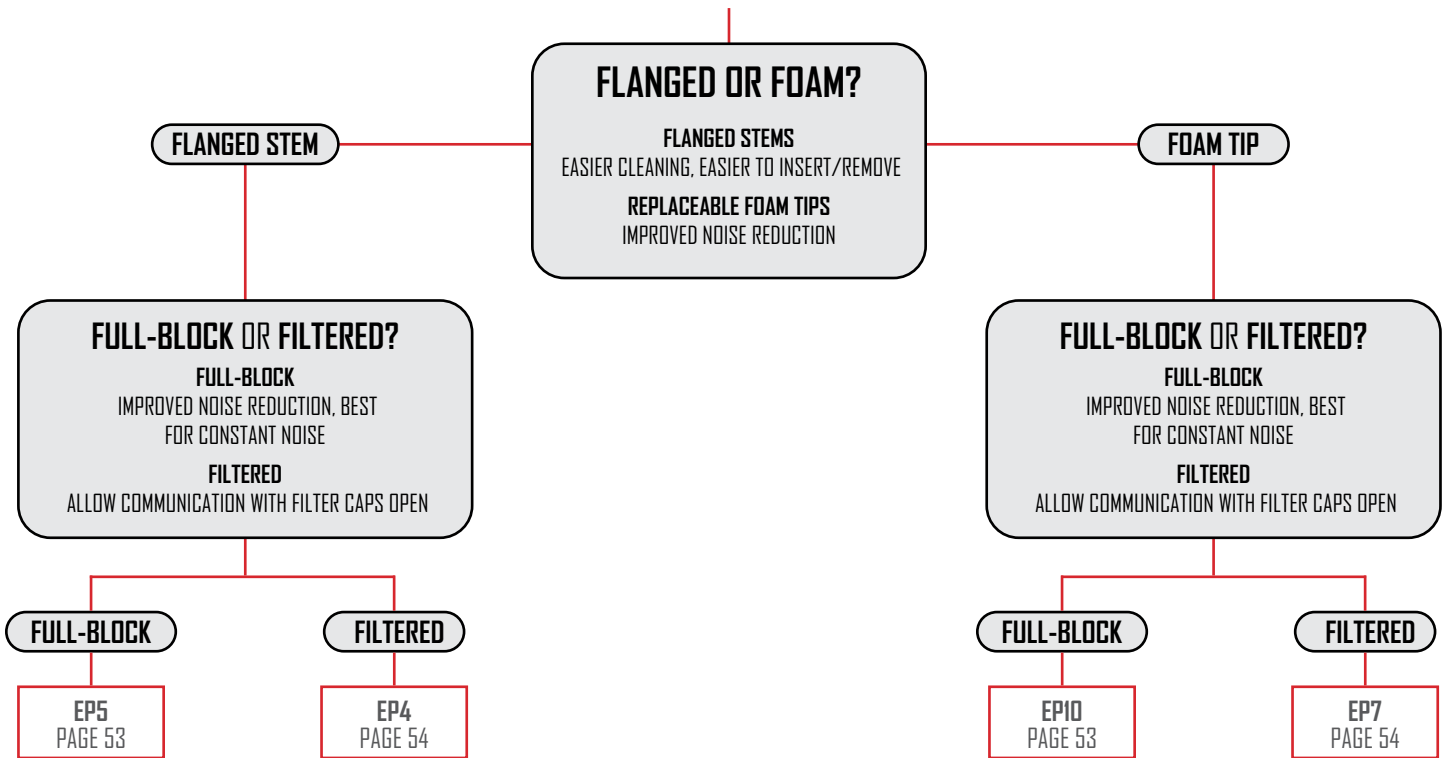

HOW TO CHOOSE YOUR EARPRO

EARPRO FACTS

- + Sonic Defenders provide a cool, all-day comfort fit. They are minimally obtrusive and do not affect cheek weld on the stock when firing a rifle like earmuff-style hearing protection does.
- + Sonic Defenders are available in Black, Orange or Clear. Every set comes in a convenient carrying case and includes a retention lanyard.
- + Sonic Defenders filters reduce harmful sound while allowing users to hear conversations. Users can easily open or close the caps; the closed position provides greater NRR/impulse noise attenuation.
- + SureFire full-block Sonic Defenders provide maximum NRR/impulse noise attenuation and are intended for users who don't need to hear conversational tones.

- + SureFire's EarLock retention rings lock the earplug/piece in place with seven "grab points," ensuring a proper fit and protective seal inside the ear canal. You can choose between SureFire's ergonomically correct curved flanges or replaceable Comply® Canal foam tips.