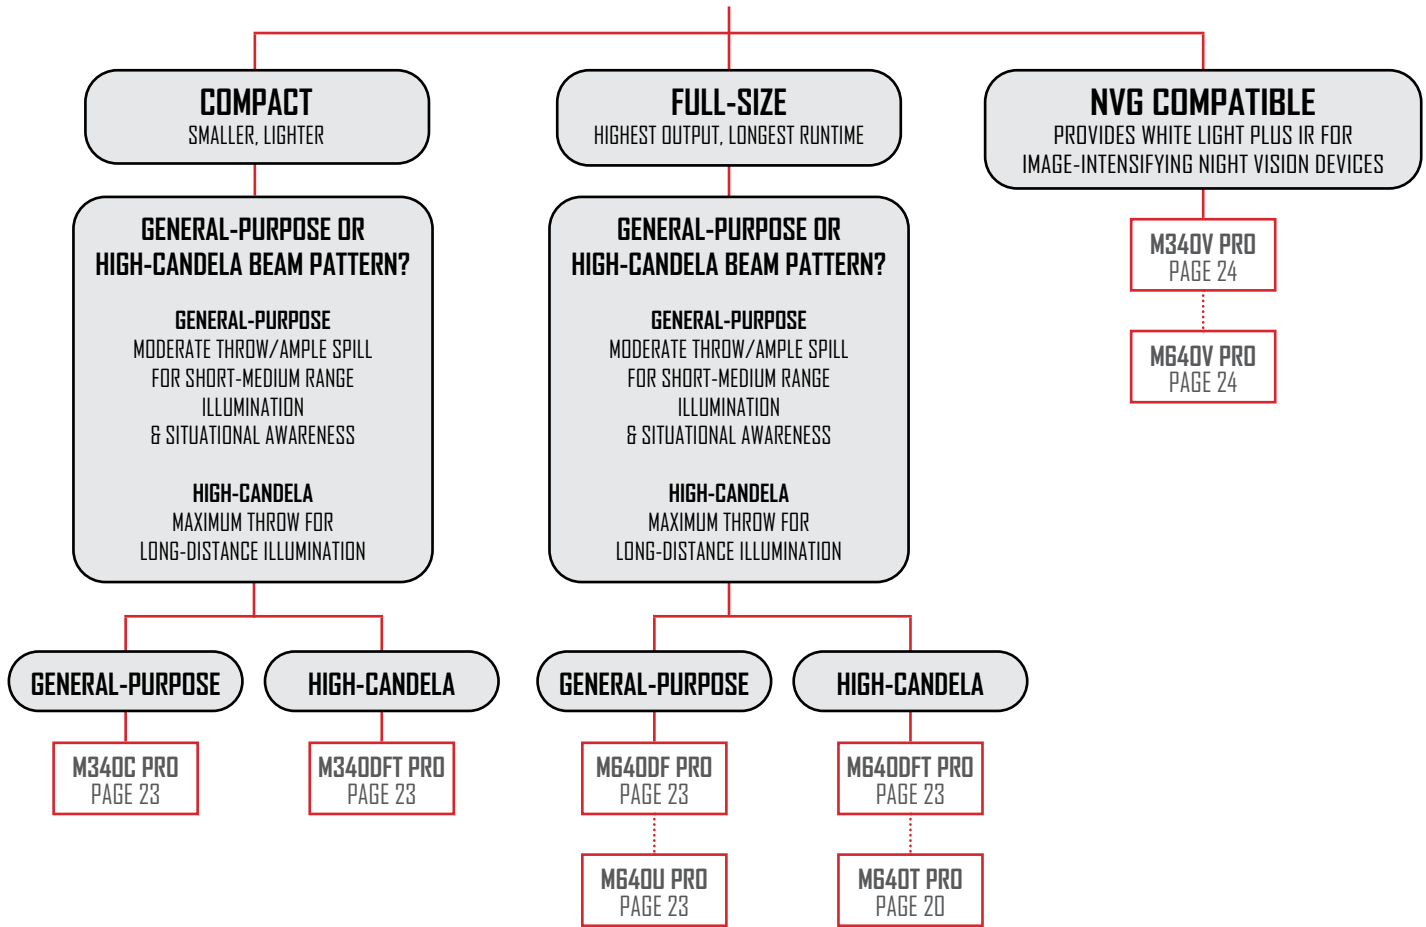

HOW TO CHOOSE YOUR LONG-GUN WEAPONLIGHT

SCOUT LIGHT ANATOMY

PREMIUM LED

We equip every Scout Light Pro with the finest-grade ultra-high-output LED for recoil-proof durability and reliability. Our sophisticated electronics maximize output and runtime

HARD-ANODIZED

All Scout Light Pro models are coated with MIL-A-8625 Type III, Class 2 hard-anodizing for corrosion resistance and durability in the most extreme environments

ACTIVATION

All Scout Light Pro models ship with shrouded tailcaps that provide both momentary-on and constant-on, and protect the switch from accidental light activation

M-LOK MOUNT

SureFire ships every Scout Light Pro with mounting cleats for M-LOK rails and Picatinny rails

LPM: LOW-PROFILE MOUNT

LPM allows you to pivot and lock in the WeaponLight's position, either to clear accessories, or to get the light as close to the weapon as possible for the ultimate low-profile mounting solution

THE SUREFIRE DIFFERENCE

Whether you need long-distance, close-range or IR light, SureFire has a solution for you. Our larger reflectors provide a tighter, more concentrated beam; our smaller reflectors typically provide a wider beam that better accommodates peripheral vision. SureFire reflectors are precisely machined for maximum strength and excellent heat-conducting properties for unmatched reliability. Our proprietary micro-textured coating produces a smooth, precisely modulated beam with no rings, shadows, or hot spots.