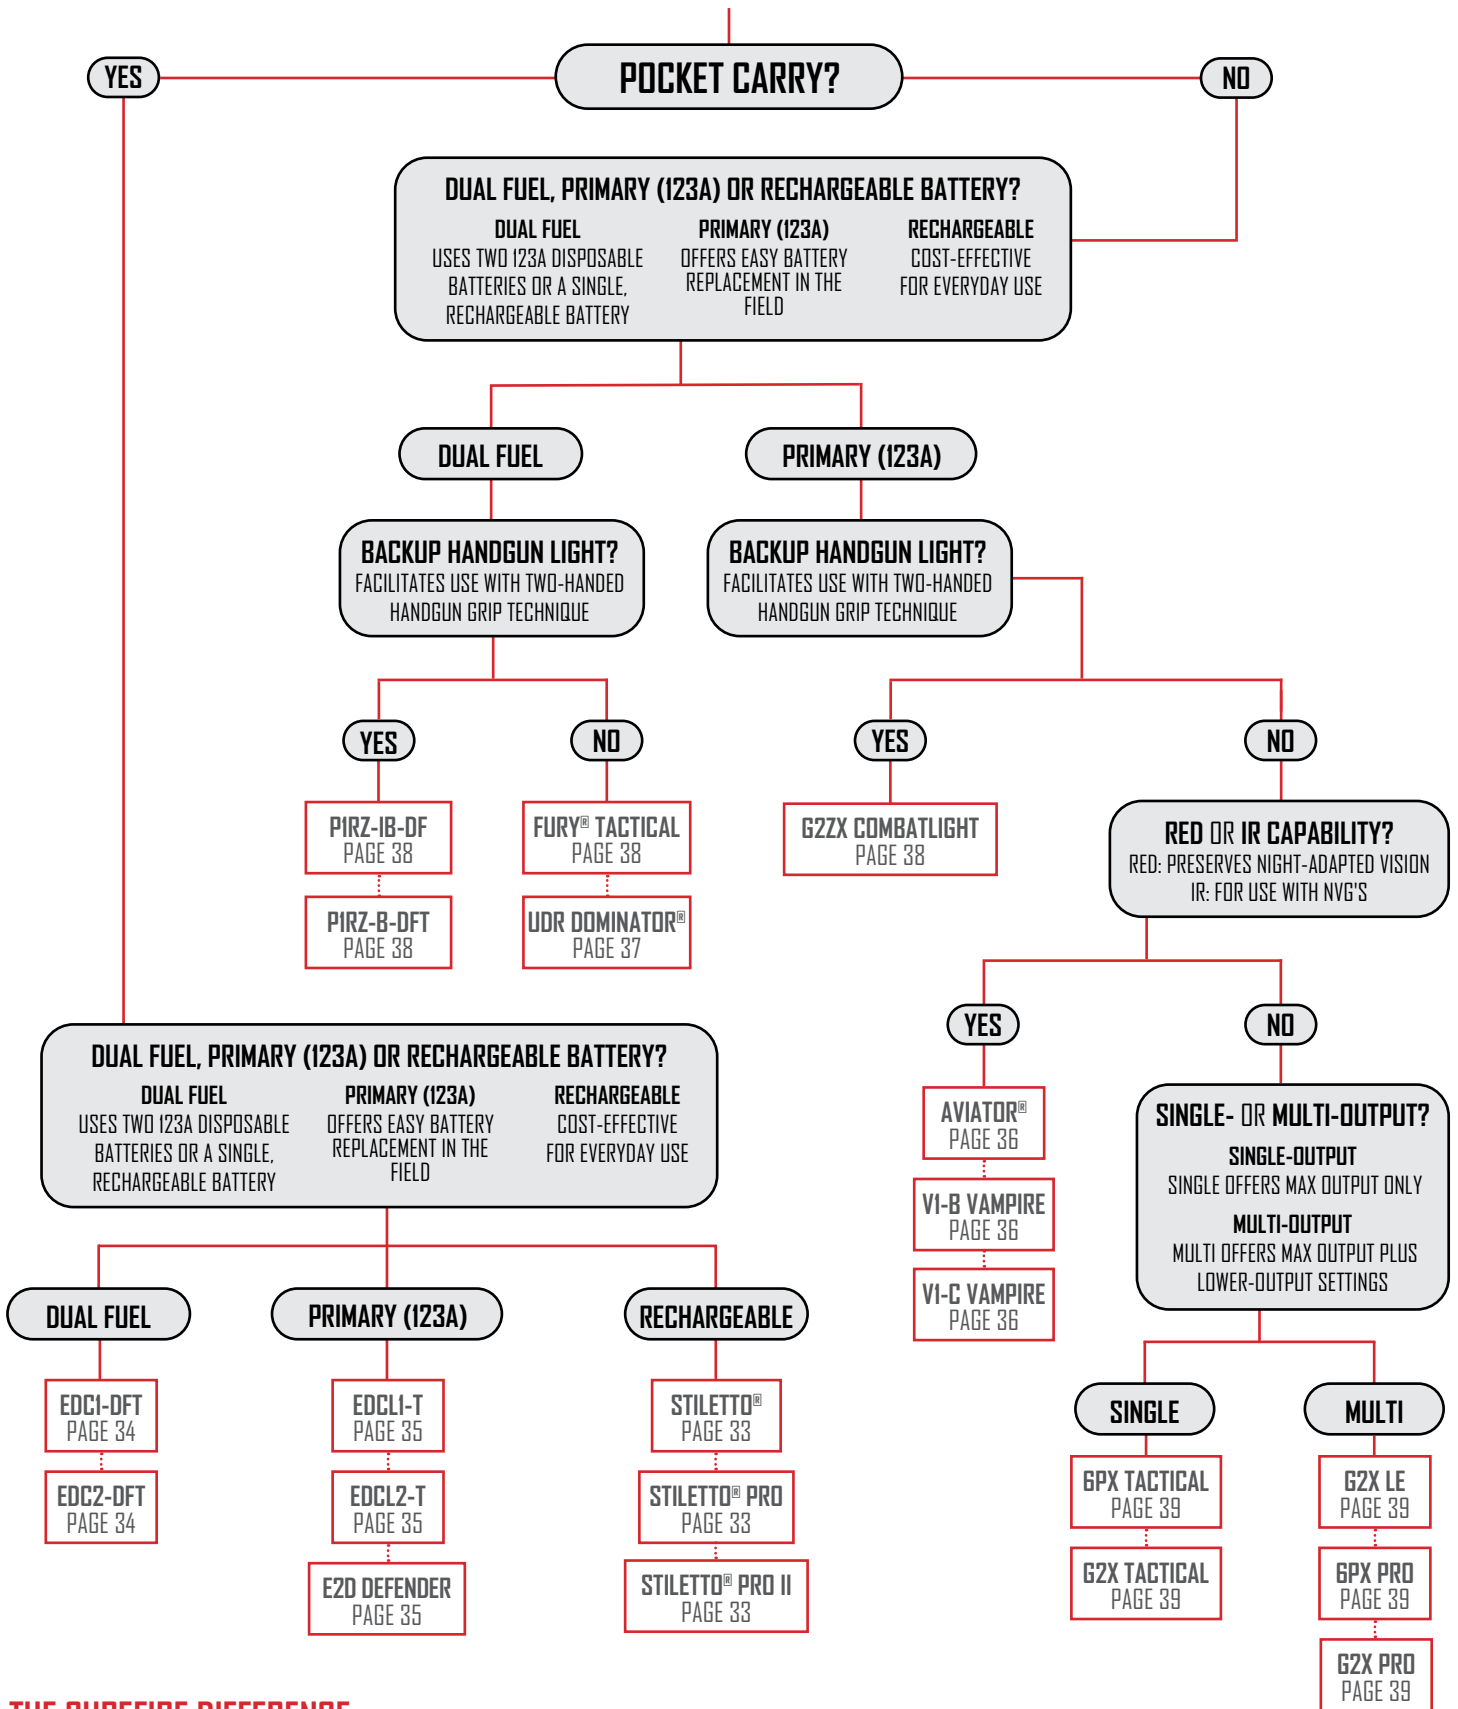

HOW TO CHOOSE YOUR HANDHELD LIGHT

THE SUREFIRE DIFFERENCE

We machine our rugged illumination tool bodies from solid aerospace-grade aluminum stock, mold them from high-quality glass filled polymer, or utilize a combination of the two. Both materials are lightweight and resist abrasion, corrosion, crushing, and bending. Our aluminum bodies are precision-machined with knurling and ergonomics for a secure grip, coated with Mil-Spec hard anodizing for max durability in the harshest conditions, and O-ring and gasket sealed to keep out moisture.