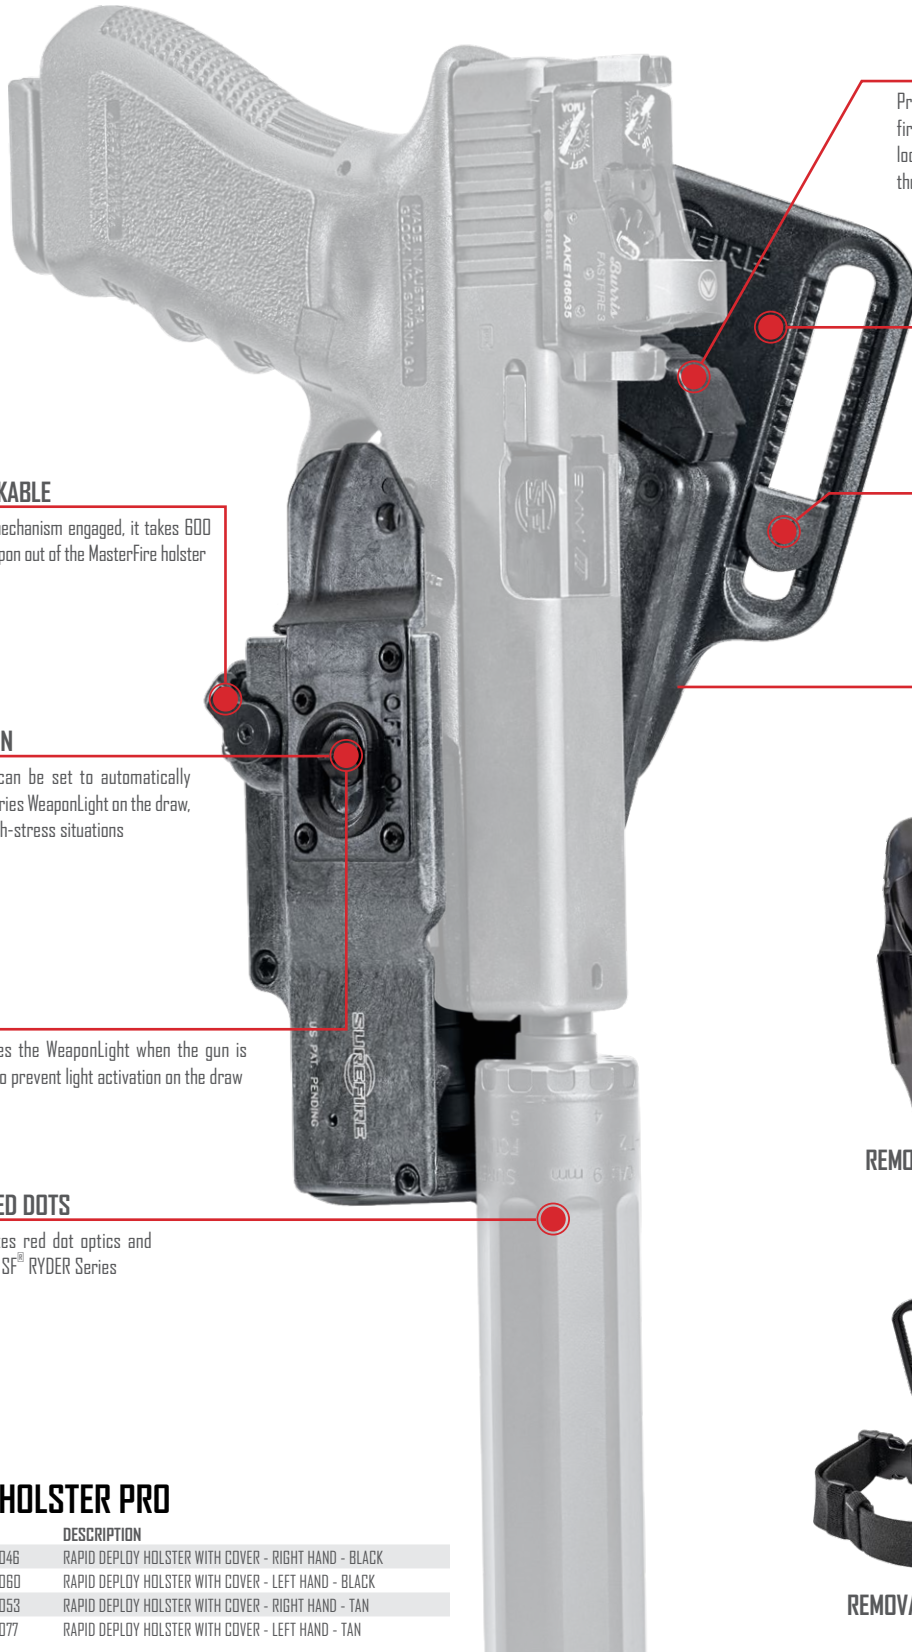

DG SWITCH & PART KITS

PART #	UPC	DESCRIPTION
DG-11	084871852807	GLOCK 17,17L,18,19,20,21,22,23,24,31,32,34,35 RAILS, BERETTA PX4 FULL SIZE, HGK P2000 NSN 5930-DI-640-9794
DG-12	084871311458	SMITH & WESSON M&P
DG-14	084871852791	SIG SAUER P226R, P320 COMPACT, HGK P30 NSN 5930-DI-560-3165
DG-15	084871852937	H&K USP COMPACT 40/45 (USING MR08) NSN 5930-DI-534-7002
DG-18	084871851251	STANDARD 1911 (WITH RAILS)
DG-18A	08487131557	KIMBER TLE (WITH RAILS), SPRINGFIELD TRP, 1911, SPRINGFIELD OPERATOR
DG-19	084871851268	H&K USP FULL SIZE 40/45 (USING MR09) NSN 5930-DI-540-3215
DG-23	084871310376	SIG SAUER 226 (USING MR14A OR MR14B) NSN 5930-DI-547-7717
Z89	084871328937	MOUNT PARTS KIT, X300(T/U/V)-A - BLACK
Z89-TN	084871331265	MOUNT PARTS KIT, X300(T/U) - TAN
Z90	084871328944	MOUNT PARTS KIT, X300(T/U/V)-B, X400(T/U/V), XH30 - BLACK
Z90-TN	084871328951	MOUNT PARTS KIT, X300(T/U) - TAN
Z-XBC	084871312530	X300/X400 SERIES SWITCH ASSEMBLY - BLACK
Z-XBC-TN	084871331357	X300/X400 SERIES SWITCH ASSEMBLY - TAN

Note: DG, XT07 AND Z-XBC switches not compatible with XH50G. All DG switches are compatible with X300/X400 Series.

MASTERFIRE[®]

HOLSTER & WEAPONLIGHTS

LEVEL-3 RETENTION

Proprietary lug-and-cam system locks the firearm in place, utilizing primary and secondary locking mechanisms released by an ergonomic thumb latch and secondary lock

HOLSTER POSITION

Optimized angle for a fast, consistent draw stroke every time

ADJUSTABILITY

Customizable for personal preferences and adjustable to fit most any pistol belt

COMPATIBILITY

Accommodates a wide variety of handguns; interfaces with Safariland QLS system