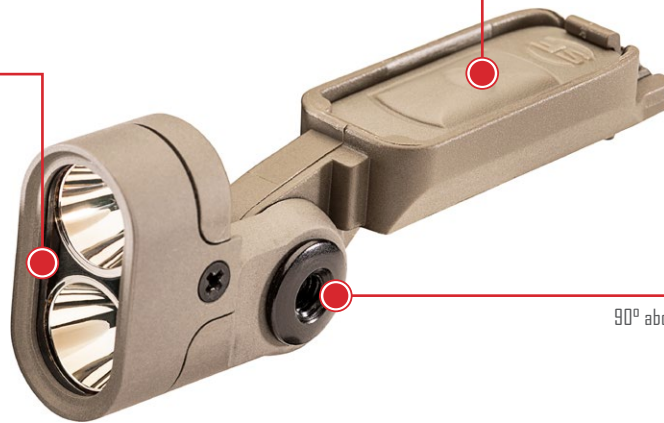

MULTIPLE SPECTRUMS

Both white light and infrared illumination

DUAL-OUTPUT

Easily switch between white light and infrared illumination

IR MODE

Low: Quick tap on pressure pad
High: Second quick tap within short interval

WHITE LIGHT MODE

Low: Long press (> 0.6 seconds)
High: Second press within 3 seconds of long press

BEZEL SWIVEL RANGE

90° above horizon; 25° below horizon; 115° total

OUTPUT (LUMENS)	WEIGHT	DIMENSIONS	BATTERIES
Infrared: Low: 5 / High: 100 milliwatts White: Low: 10 / High: 355 lumens	0.7 oz (20 g)	3.25 in x 0.62 in	NGHBS battery pack