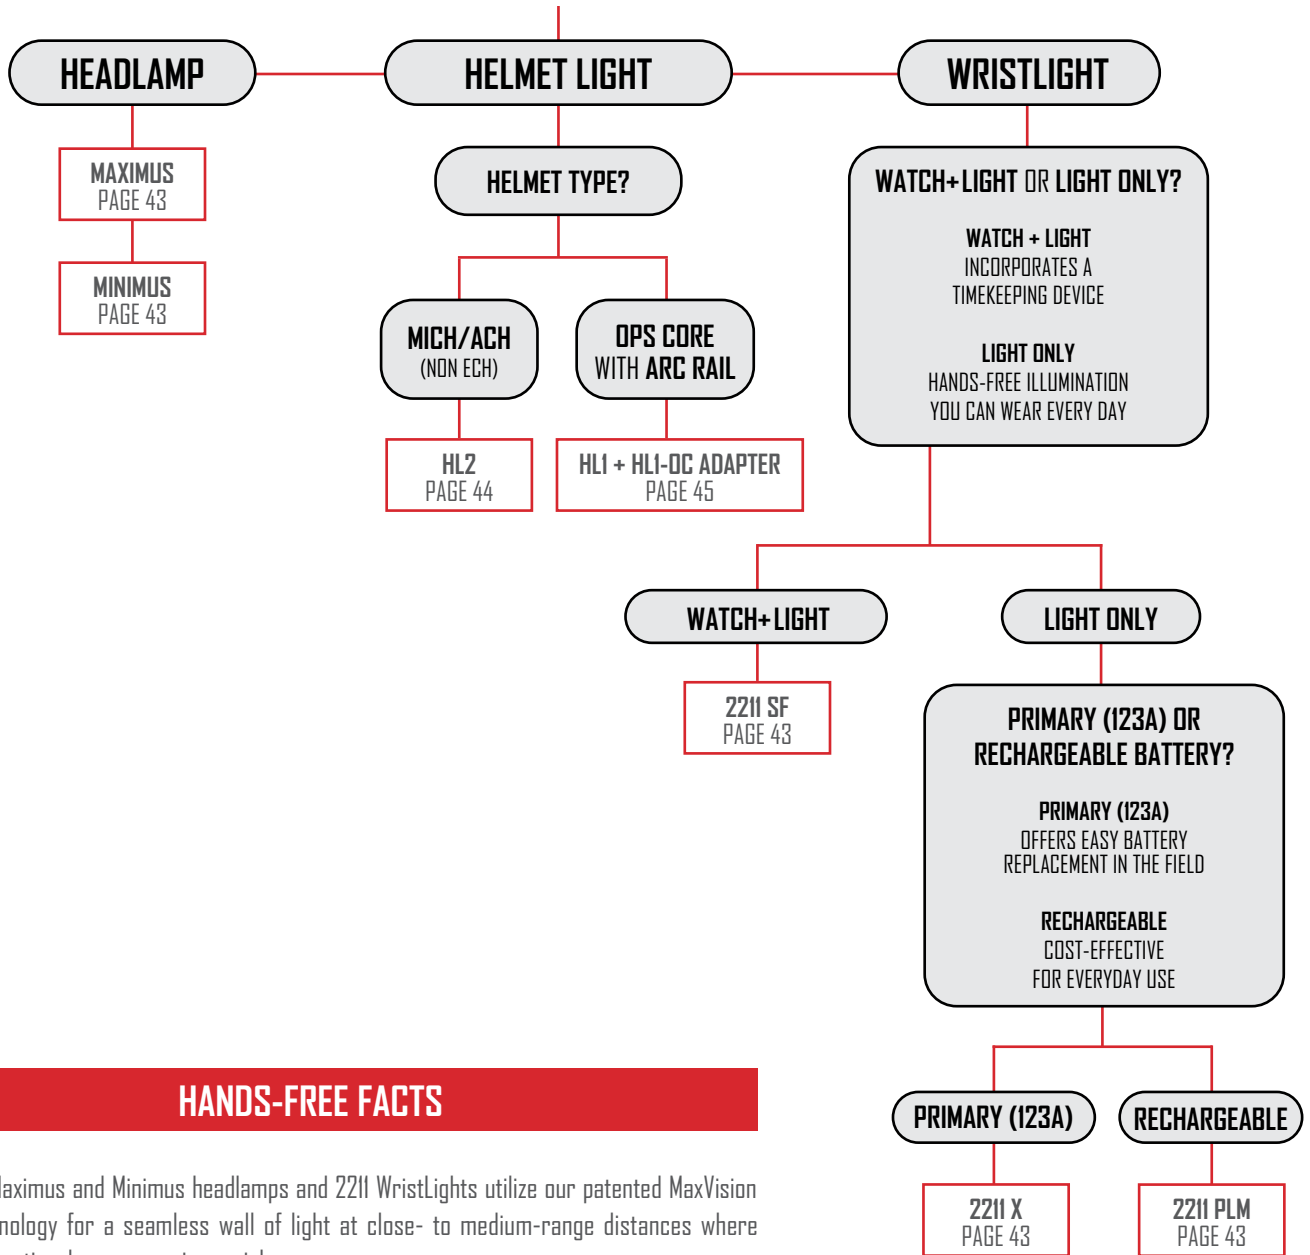

HOW TO CHOOSE YOUR HANDS-FREE LIGHT

HANDS-FREE FACTS

- + SureFire's Maximus and Minimus headlamps and 2211 WristLights utilize our patented MaxVision Beam® technology for a seamless wall of light at close- to medium-range distances where maximum situational awareness is crucial.
- + Designed with input from law enforcement for use with a two-handed pistol grip, SureFire WristLights provide emergency/task lighting that can be carried all day. You can choose between Micro-USB rechargeable or single disposable 123A lithium battery-powered models.
- + SureFire's rugged HelmetLights are used by military forces around the world. They provide trouble-free illumination for close-quarter tasks, and they fit nearly any helmet, including ACH, LWH, MICH, or PASGT, without permanent modification to the helmet.

THE SUREFIRE DIFFERENCE

All SureFire LED illumination tools contain state-of-the-art digital circuitry programmed to harness the output capability of our LEDs. We simply won't trust anyone to print our circuit boards because we know what is on the line in a high-stakes, life-threatening emergency. We produce them in-house, in our own U.S. facilities. We expertly engineer our electronics to deliver the optimum balance of output and runtime while managing associated thermal issues for maximum reliability.