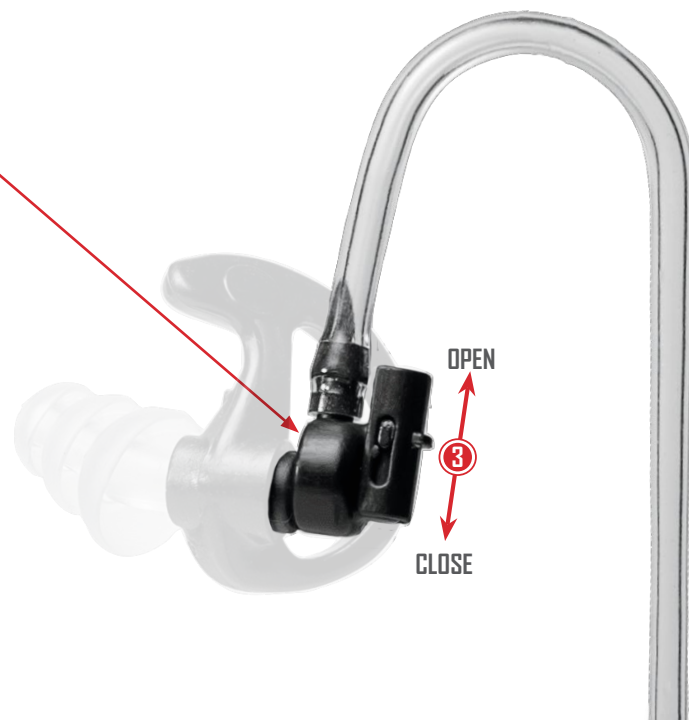

AVAILABLE COLORS

UNIVERSAL ACOUSTIC COUPLER ASSEMBLY

PART #	UPC	DESCRIPTION
EA10-UAC-ST	084871328784	UNIVERSAL ACOUSTIC COUPLER ASSEMBLY

CLEAR COMMUNICATION

The Universal Acoustic Coupler is the world's only non-electronic, filtered, hearing protection that integrates a two-way radio. Durable and highly effective, its high-strength polymer interface brings communication and non-electronic hearing protection together

- 1 VERSATILITY**
Designed to fit either left or right Filtered Series EarPro without compromising the filter or radio acoustic tubing
- 2 INNOVATIVE**
Cap can be closed, without removing EarPro, to maintain highest level of hearing protection
- 3 ADAPTABILITY**
Two-position cap; provides situational awareness and accommodates two-way radio communication
- 4 COMPATIBILITY**
The SureFire UAC coupler accept modern acoustic sound tubes for ultimate compatibility