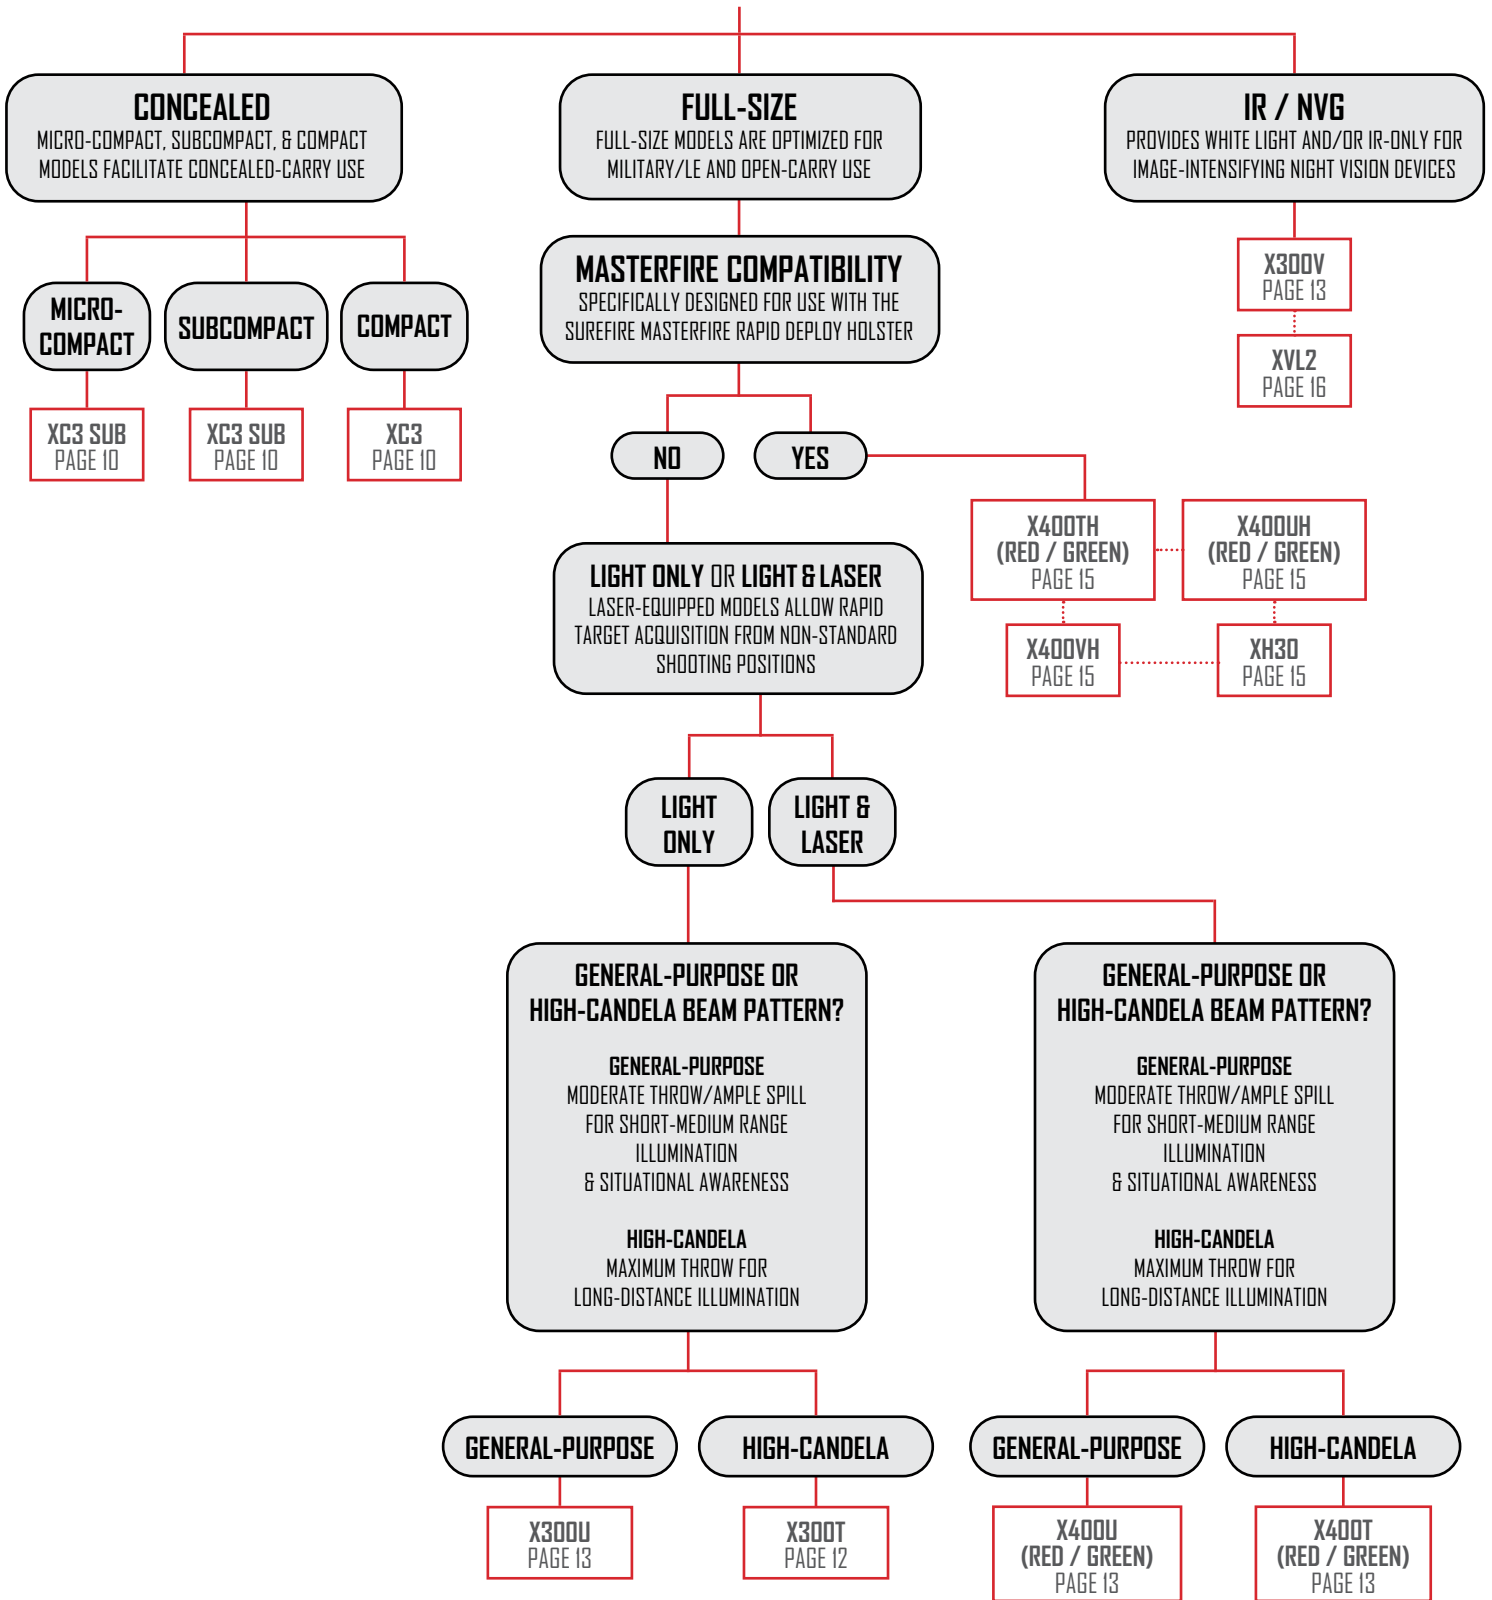

HOW TO CHOOSE YOUR HANDGUN WEAPONLIGHT

THE SUREFIRE DIFFERENCE

SureFire illumination tools use only the highest-quality, most reliable light-emitting diodes in the world—period. This is important because not all LED emitters are created equal. There are wild fluctuations in LED quality; an inferior LED means a subpar beam with poor performance. You can count on your SureFire to deliver unrivaled light intensity, dependable illumination, optimized beams, and flawless white light.