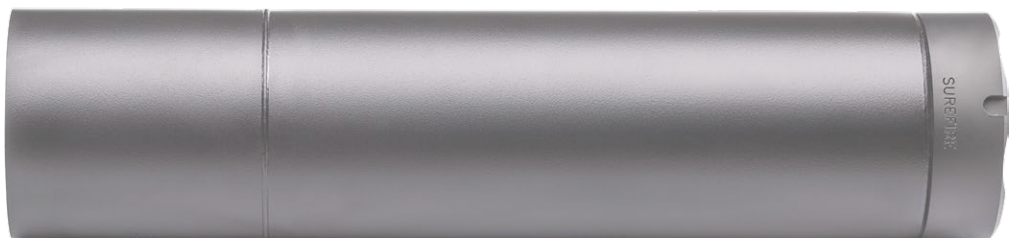

FAST-ATTACH® HUB

PART #	UPC	DESCRIPTION
HUB-FA-556-BK	084871333948	FAST-ATTACH HUB, 5.56 MM
HUB-FA-762-BK	084871333955	FAST-ATTACH HUB, 7.62 MM

HUB SUPPRESSOR COMPATIBLE

The SureFire Fast-Attach Hub is compatible with any 1.375"x24 thread-pattern Hub suppressor, allowing users to utilize SureFire's patented Fast-Attach mounting system on SureFire SOCOM muzzle devices

FAST-ATTACH SYSTEM

SureFire's mounting system provides rock-solid attachment of a Fast-Attach equipped suppressor without requiring any tools. Simply slide the suppressor over the SureFire muzzle adapter indexing on the built-in slot and secure the lock ring at the base