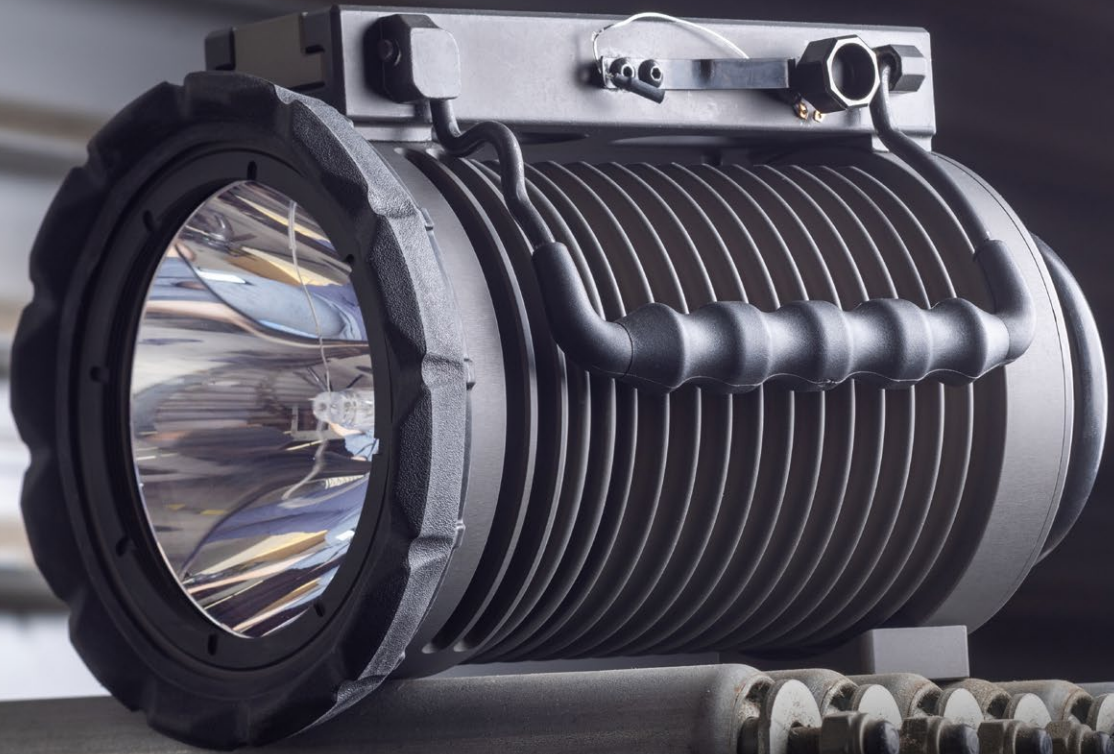

HELLFIGHTER® 5

PART #	UPC	DESCRIPTION
HF5	084871321068	ULTRA HID WEAPONLIGHT / SEARCHLIGHT 6,000 LUMEN, 890K CANDELA, T-RAIL MOUNT, HANDCARRY, DC POWER CORD

VERSATILE

The HF5 includes a SureFire T-slot rail mount along with integrated folding carry handles for handheld use. It also accommodates screw-in filters or hinged swing-open filters for mission-specific needs

OUTPUT (LUMENS)	RUNTIME (HOURS)	CANDELA	WEIGHT	LENGTH	BEZEL DIAMETER	POWER OPTIONS
6,000	INTERNAL BATTERY: 2 HOURS EXTERNAL POWER: CONTINUOUS	890,000 PBCP NOMINAL	5.1 LBS (2.3 KG)	8.7 IN (22.1 CM)	4.6 IN (11.9 CM)	INTEGRAL RECHARGEABLE BATTERY II-32 VDC POWER AC POWER

HELLFIGHTER® 5 ACCESSORIES